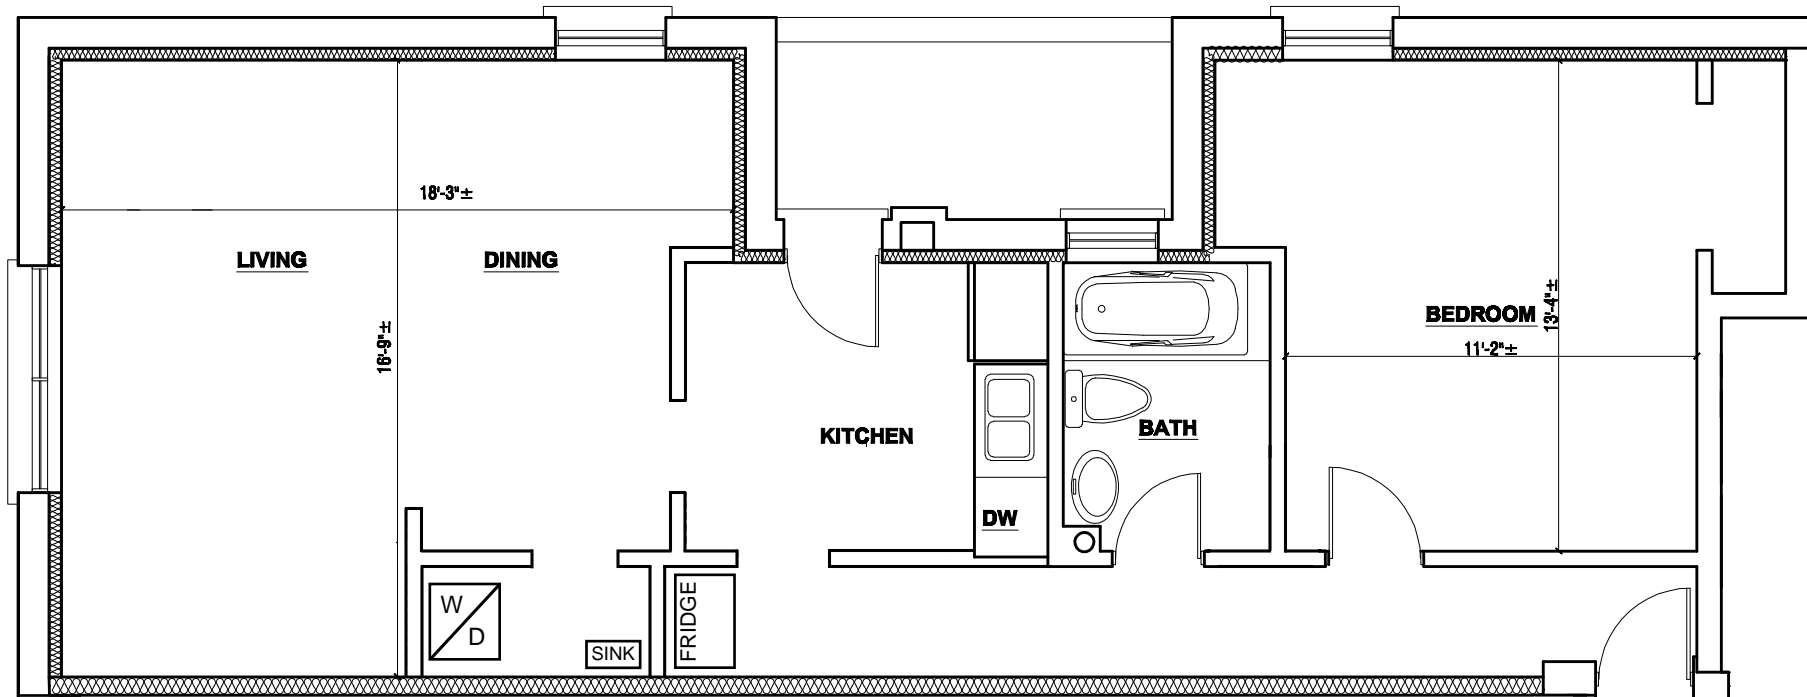

## PLAN - C

Materials, Specifications and Floor Plans are subject to change without notice.  
All renderings are Artist's conceptions. All floor plans are approximate dimensions.  
Actual usable floor space may vary from stated floor area. E. & O. E.

ONE BEDROOM - 620 Sq. Ft.

85 Beech Avenue.